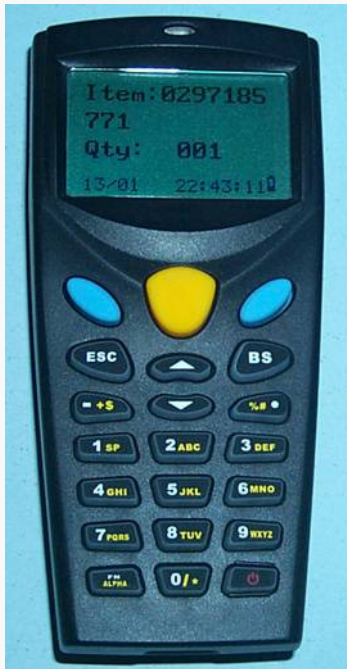

CipherLab 8000 Mobile Terminal

Overview

**Ideal Terminal for
General Barcode Collection**

Outlook

Same as a Mobile Phone

56 mm

26 mm

122 mm

Target Market

- Stocktaking
- Inventory / Asset control
- Logistics Control
- Order Management
- Library, Government
- Health Care
- Properties Management / Time Attendance

Features

- 2MB Flash, 2MB SRAM
- 100x64 Graphic LCD display with backlit light
- 21 keys with backlit, layout same as mobile phone
- Good Performance Long range CCD scanner
- Include High Speed Serial IR Cradle
- Free Multilanguage Application Generator
- Provide Traditional & Simplify Chinese Fonts
- Optional Basic or C Compiler
- Size: 122(L) x 56(W) x 26(H)mm

Advantage

- Light Weight (120g with batteries) & Compact Size
- Fancy Outlook like Mobile Phone
- High Sensitive Long Range CCD Scanner
- 2 AAA battery Working Time > 100 hours (1 Scan/5 Sec)
- User-Friendly Keypad Layout, Easier One Hand Operation
- High Speed Infrared Cradle without cable contact problem
- Easy to use Multilanguage Application Generator
- Provide Traditional & Simplify Chinese Fonts
- Optional Powerful Basic or C Compiler
- 1.2 M Shock Resistance