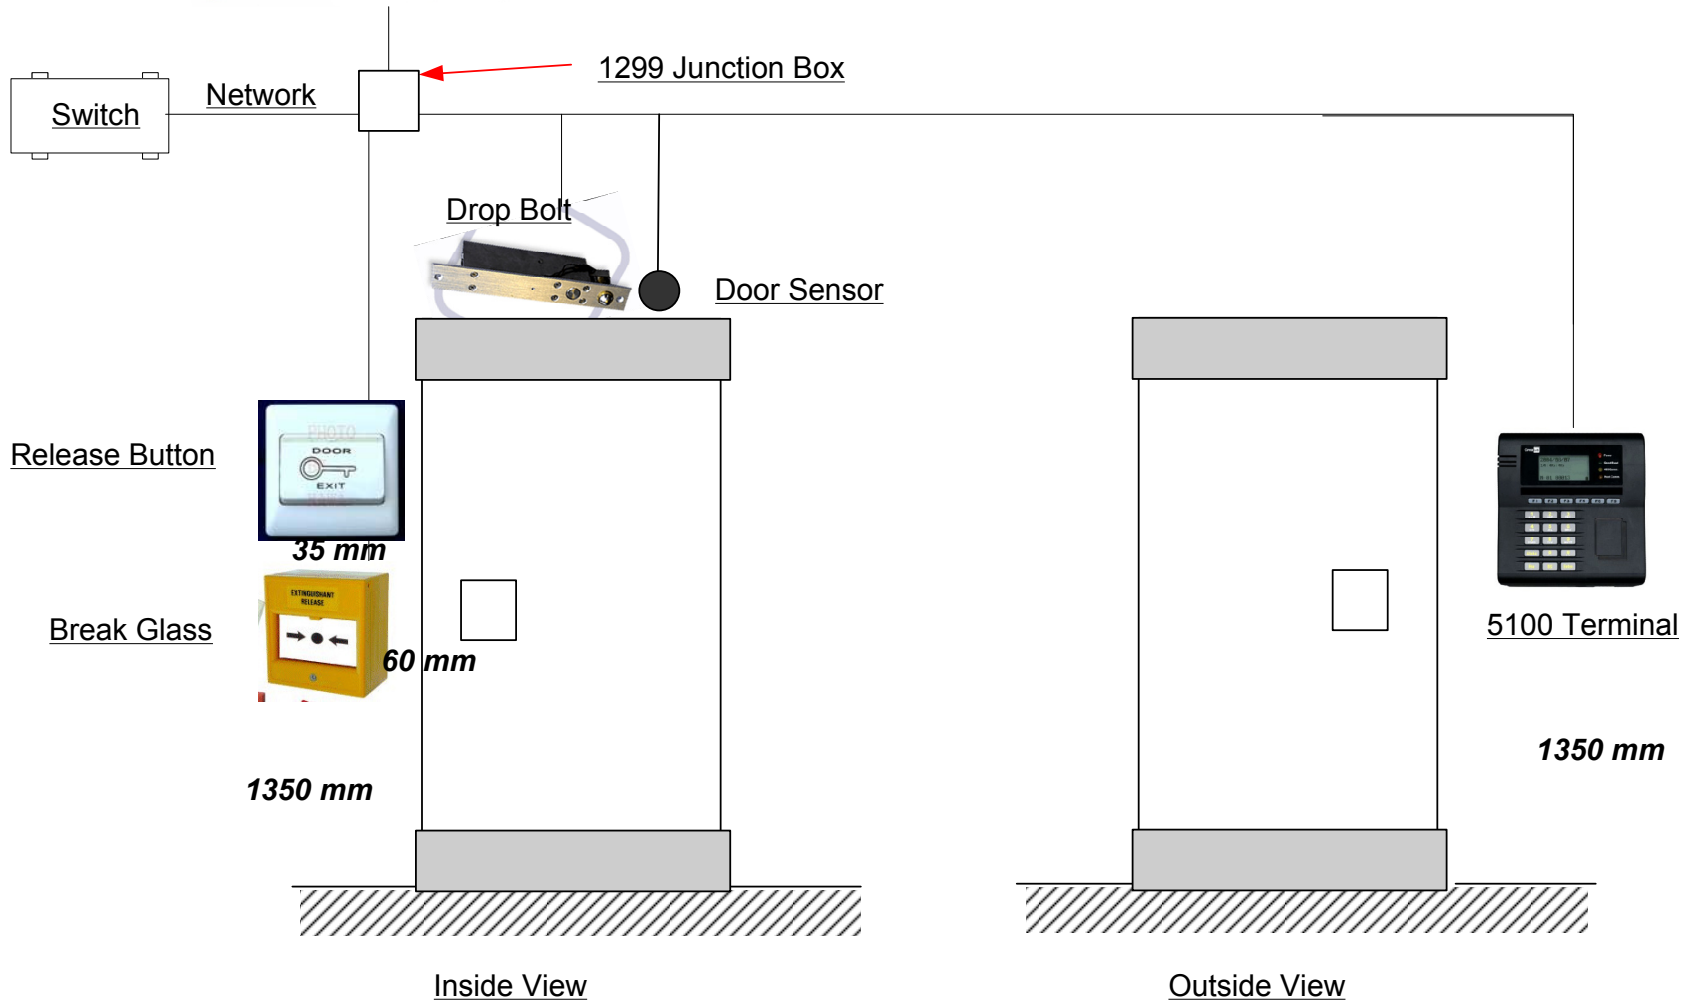

Power Supply

A/C

### 1 Way Glass Door Entry with Sensor

Remarks: Device picture is for reference only.